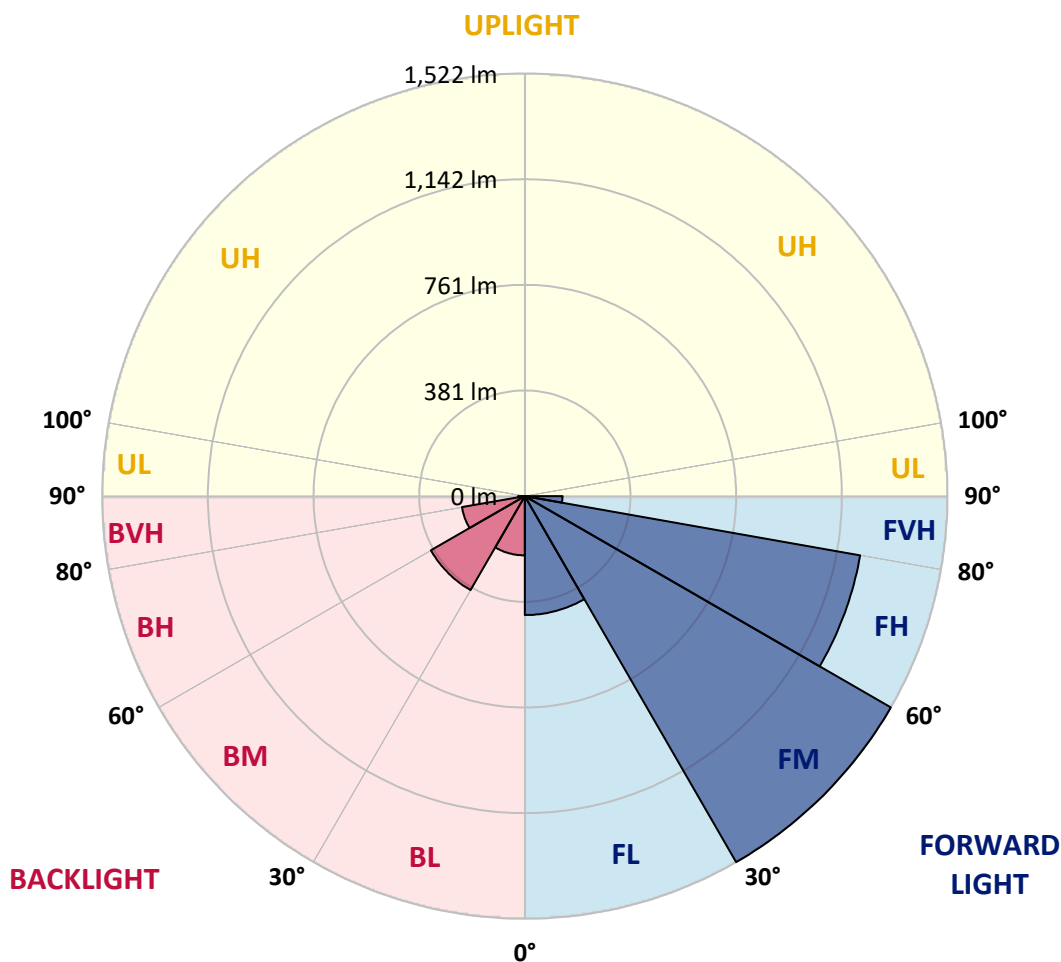

REPORT NUMBER: P676023

CATALOG NUMBER: CCW-SA-1E-827-U-SLR

LUMINAIRE CLASSIFICATION SYSTEM LUMEN TABLE AND BUG RATING:

Zone	Lumens	% Fixture	Zone Rating/Lumen Limit		
			B	U	G
FL (0°-30°)	428.4	10.3			
FM (30°-60°)	1522.1	36.5			
FH (60°-80°)	1226.5	29.4			G1/1800
FVH (80°-90°)	135.8	3.3			G2/225
BL (0°-30°)	213.3	5.1	B1/500		
BM (30°-60°)	390.8	9.4	B1/1000		
BH (60°-80°)	230.0	5.5	B1/500		G1/500
BVH (80°-90°)	24.1	0.6			G1/100
UL (90°-100°)	0.0	0.0		U0/0	
UH (100°-180°)	0.0	0.0		U0/0	

BUG Rating: B1-U0-G2

Type IV Short