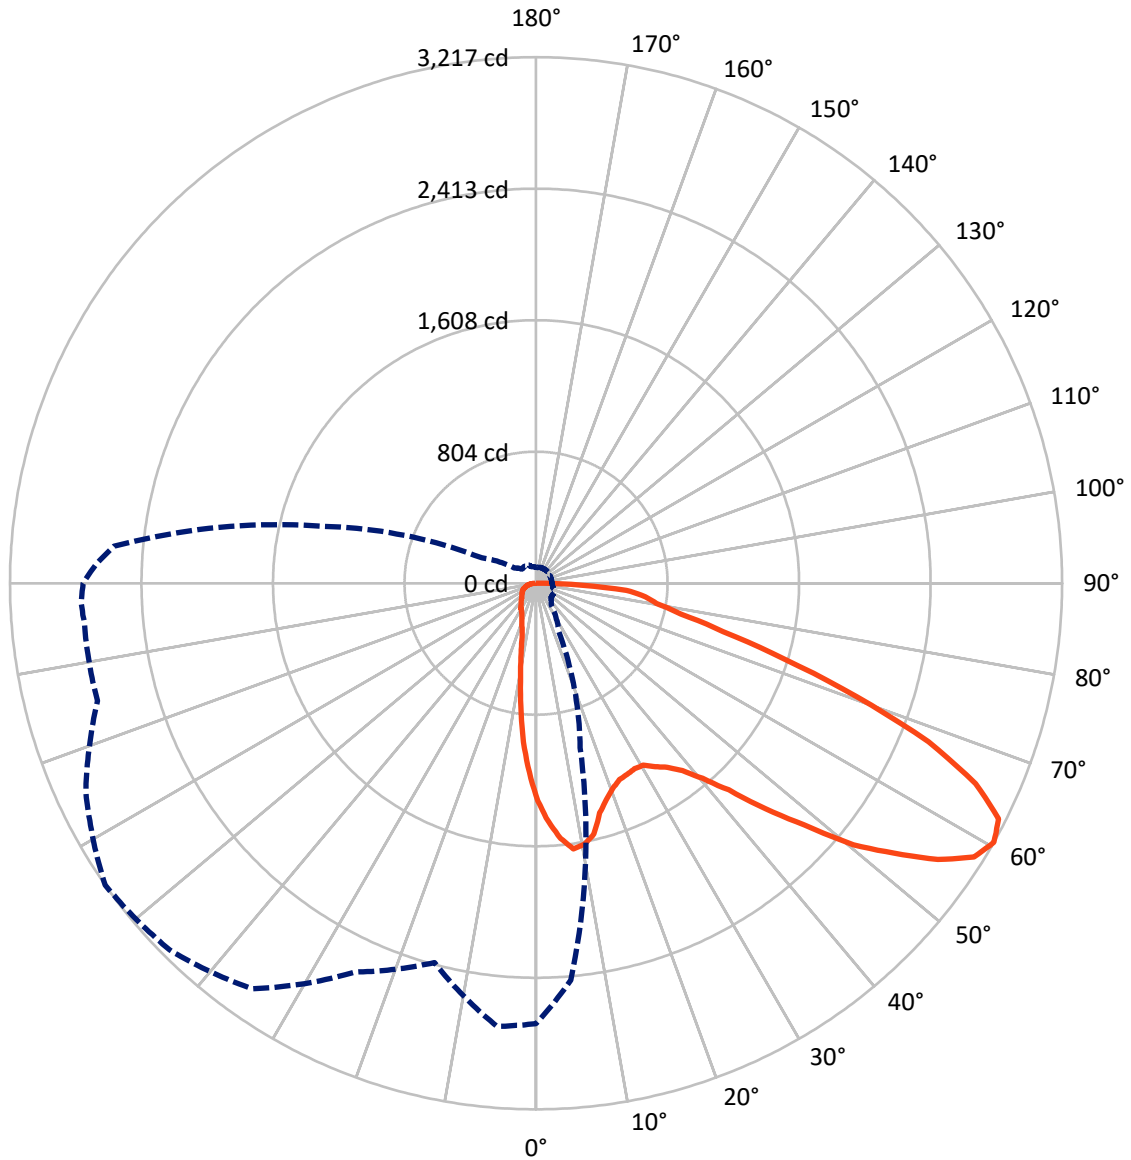

Brand: INVUE

Report Number: P676023

Luminaire Tested: **CCW-SA-1E-827-U-SLR**

Issue Date: 04/25/2023

Test Information

Test Method: LM-79-08
Report Number: P676023
Test Lab: INNOVATION CENTER(G1)
Issue Date: 04/25/2023
Manufacturer: COOPER LIGHTING SOLUTIONS (FORMERLY EATON)
Product Line: INVUE
Catalog Number: CCW-SA-1E-827-U-SLR
Description: INVUE CLEAR CURVE Wall Pack MOUNT LIGHT SQUARE LUMINAIRE @1050mA w/
SLR distribution lens
Light Source: (16) 2700K CCT, 80 CRI LEDS
Ballast/Driver: ELECTRONIC DRIVER

REPORT NUMBER: P676023
 CATALOG NUMBER: CCW-SA-1E-827-U-SLR

Iso-Footcandle Lines of Horizontal Illumination

× Max cd
 - - - 1/2 Max cd

Based on 15 foot mounting height. Maximum calculated value = 5.9 fc
 Type IV - Short - N/A

REPORT NUMBER: P676023
CATALOG NUMBER: CCW-SA-1E-827-U-SLR

Luminous Intensity Polar Plot

— Vertical Plane Through 305-Deg Lateral - - - Horizontal Cone Through 60-Deg Vertical

REPORT NUMBER: P676023

CATALOG NUMBER: CCW-SA-1E-827-U-SLR