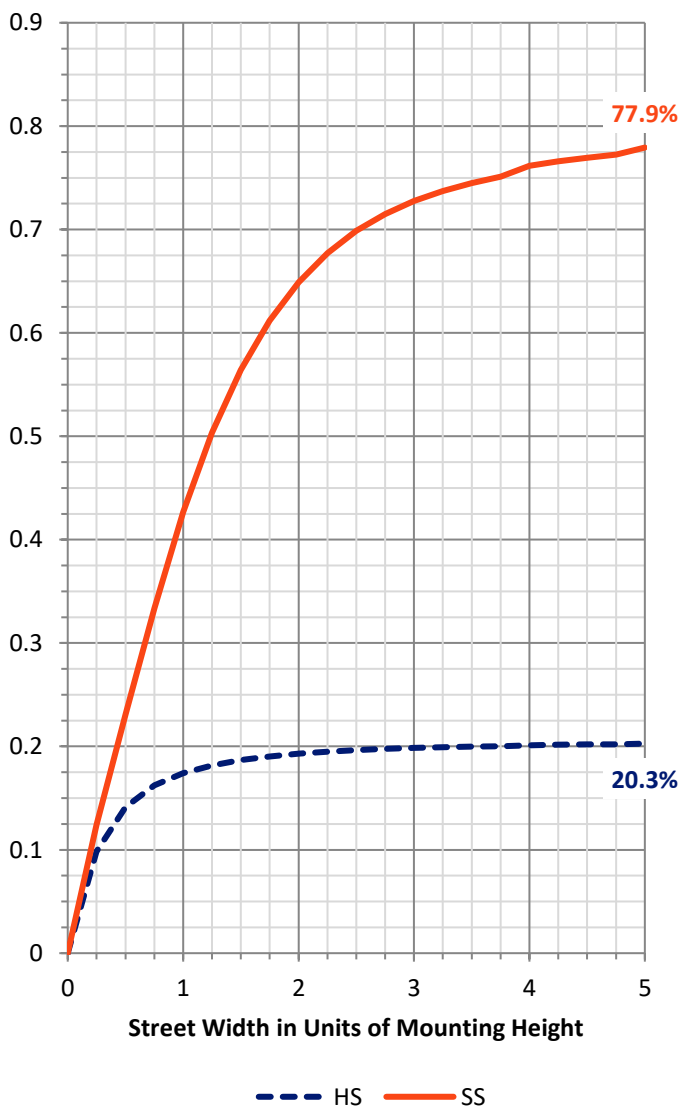

REPORT NUMBER: P676023

CATALOG NUMBER: CCW-SA-1E-827-U-SLR

FLUX DISTRIBUTION:

		Downward	Upward	Total
House Side	Lumens	858.1	0.0	858.1
	% Fixture	20.6	0.0	20.6
Street Side	Lumens	3312.7	0.0	3312.7
	% Fixture	79.4	0.0	79.4
Total	Lumens	4170.8	0.0	4170.8
	% Fixture	100.0	0.0	100.0

Coefficient of Utilization

ZONAL LUMENS:

Zone	Lumens	% Fixture
0°-10°	103.5	2.5
10°-20°	218.5	5.2
20°-30°	319.7	7.7
30°-40°	450.4	10.8
40°-50°	618.9	14.8
50°-60°	843.6	20.2
60°-70°	923.3	22.1
70°-80°	533.2	12.8
80°-90°	159.8	3.8
90°-100°	0.0	0.0
100°-110°	0.0	0.0
110°-120°	0.0	0.0
120°-130°	0.0	0.0
130°-140°	0.0	0.0
140°-150°	0.0	0.0
150°-160°	0.0	0.0
160°-170°	0.0	0.0
170°-180°	0.0	0.0
0°-90°	4170.8	100.0
0°-180°	4170.8	100.0