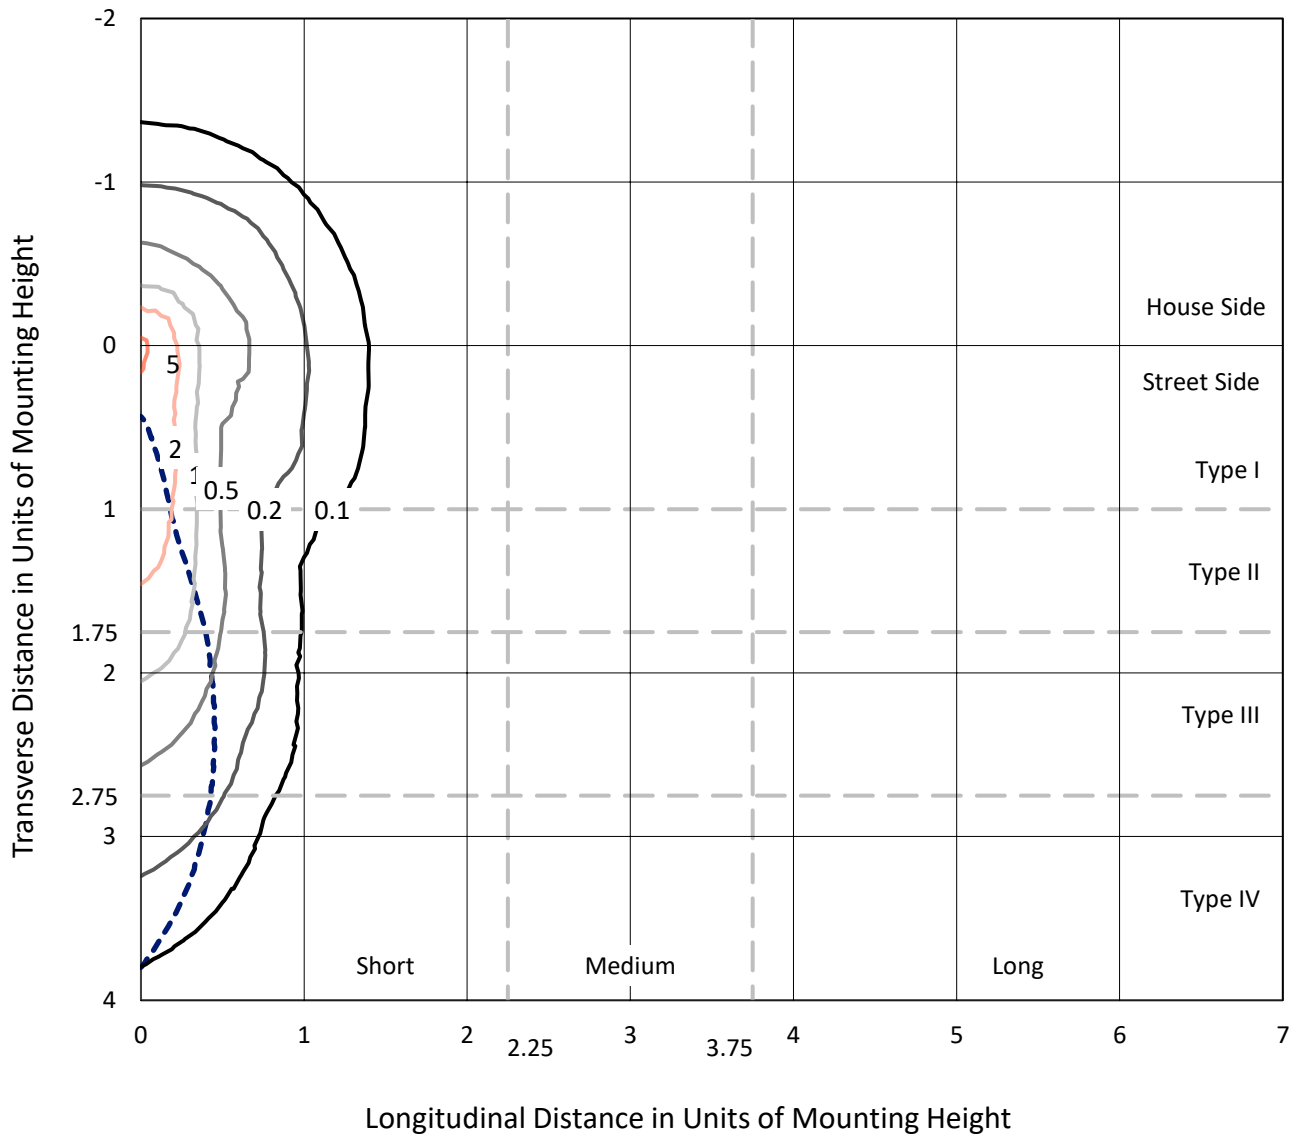

REPORT NUMBER: P676023
CATALOG NUMBER: CCW-SA-1E-827-U-SLR

Iso-Footcandle Lines of Horizontal Illumination

× Max cd
- - - 1/2 Max cd

Based on 15 foot mounting height. Maximum calculated value = 5.9 fc
Type IV - Short - N/A